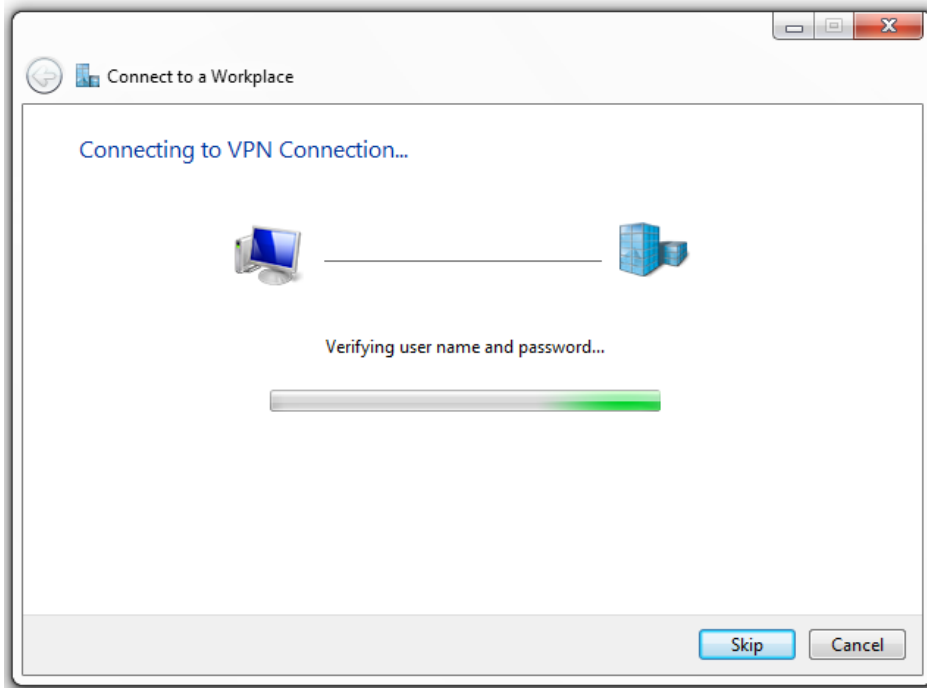

6. จะปรากฏหน้าต่าง Connecting to VPN Connection >> กด Skip เพื่อปิดหน้าต่าง