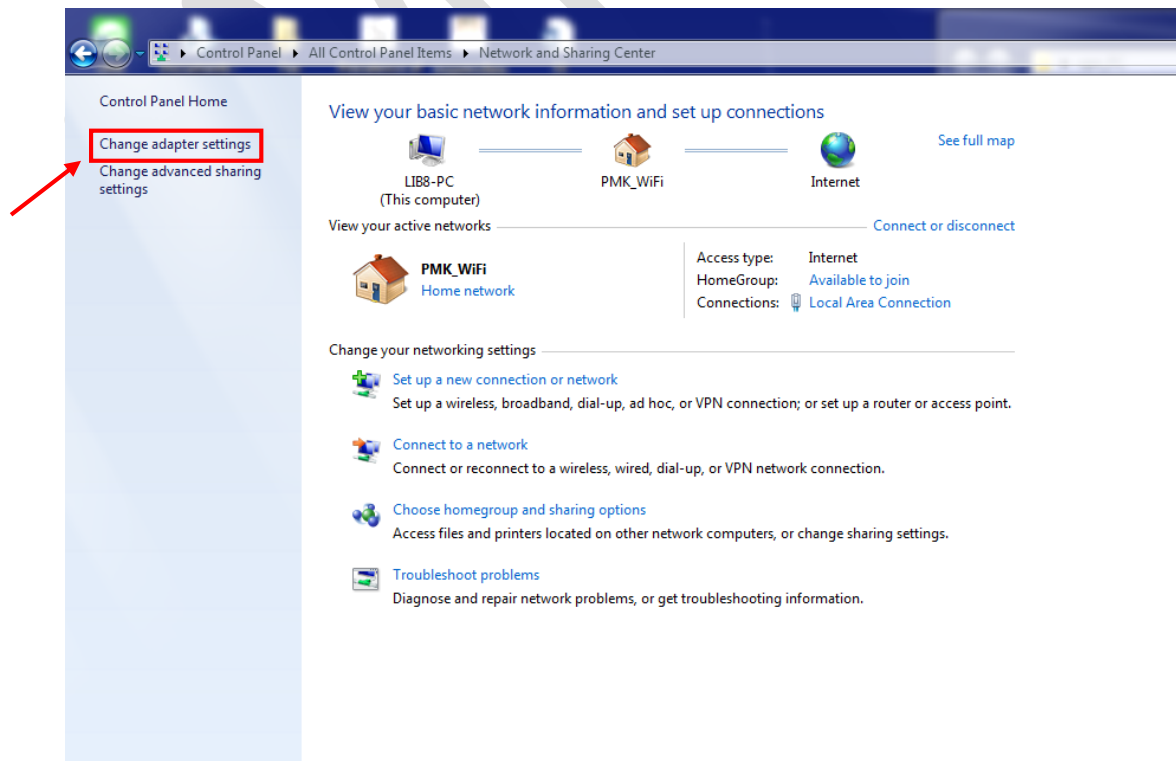

7. กลับมาที่หน้าจอ control panel เลือก >> network and sharing center
คลิกที่ >> Change adapter setting (อยู่ด้านซ้ายมือ)